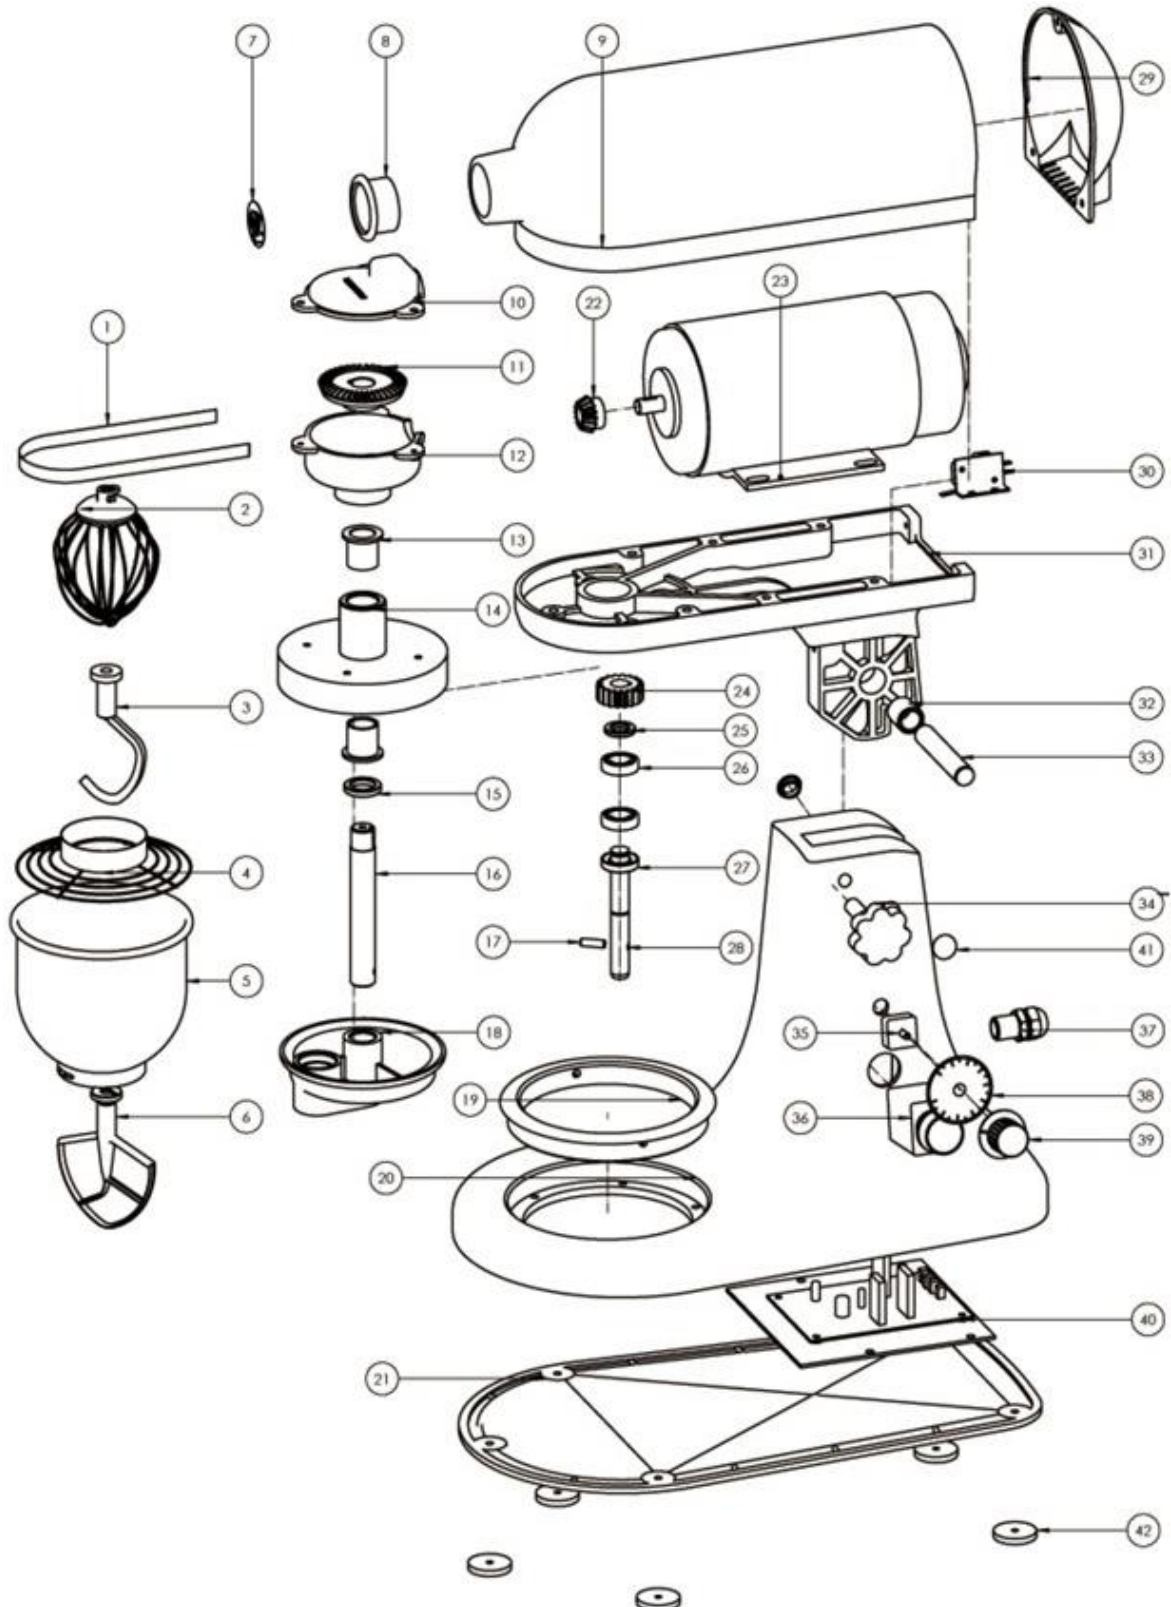

# MAXIMA PLANEETMENGER 7L – 09300154

## EXPLODED VIEW & SPARE PART LIST

Drawing number	Part number	Description
1	09302500	MPM7 LONG LABEL
2	09302501	MPM7 WIRE WHIP
3	09302502	MPM7 HOOK
3	09302499	MPM7 DOUGH ARM (SPIRAL)
4	09302503	MPM7 SAFETY GUARD
5	09302504	MPM7 BOWL
6	09302505	MPM7 FLAT BEATER
7	09302506	MPM7 ROUND STICKER
8	09302507	MPM7 FRONT COVER
9	09302508	MPM7 COVER
10	09302509	MPM7 UPPER COVER OF GEAR
11	09302510	MPM7 L SPIRAL BEVEL GEAR
12	09302511	MPM7 LOWER COVER OF GEAR
13	09302512	MPM7 GEAR SET
14	09302513	MPM7 INNER GEAR
15	09302514	MPM7 RING GEAR LINING
16	09302515	MPM7 GEAR SHAFT
17	09302516	MPM7 PIN
18	09302517	MPM7 OPERATION FRAME
19	09302518	MPM7 BOWL SEAT
20	09302519	MPM7 BASE
21	09302528	MPM7 UNDERBOARD
22	09302529	MPM7 S SPIRAL BEVEL GEAR
23	09302524	MPM7 MOTOR
24	09302520	MPM7 PLASTIC PLANET GEAR
24	09302545	MPM7 METAL PLANET GEAR
25	09302521	MPM7 PLANET GEAR PAD
26	09302521	MPM7 BEARING
27	09302523	MPM7 OIL SEAL 24X12X5
28	09302525	MPM7 PLANET SHAFT
29	09302526	MPM7 BACK COVER
30	09302527	MPM7 DISTANCE SWITCH
30	09302522	MPM7 DISTANCE SWITCH HOLDER
31	09302530	MPM7 ROTATING BASE
32	09302531	MPM7 SHAFT SET
33	09302532	MPM7 ROTATING SHAFT
34	09302533	MPM7 PLUM WRENCH
35	09302534	MPM7 POTENTIOMETER
36	09302535	MPM7 POWER SWITCH
37	09302536	MPM7 WATERPROOF JOINT
38	09302537	MPM7 SPEED MARK
39	09302538	MPM7 SPEED CONTROL
40	09302539	MPM7 PCB
41	09302540	MPM7 ROTATING SHAFT COVER
42	09302541	MPM7 RUBBER MAT