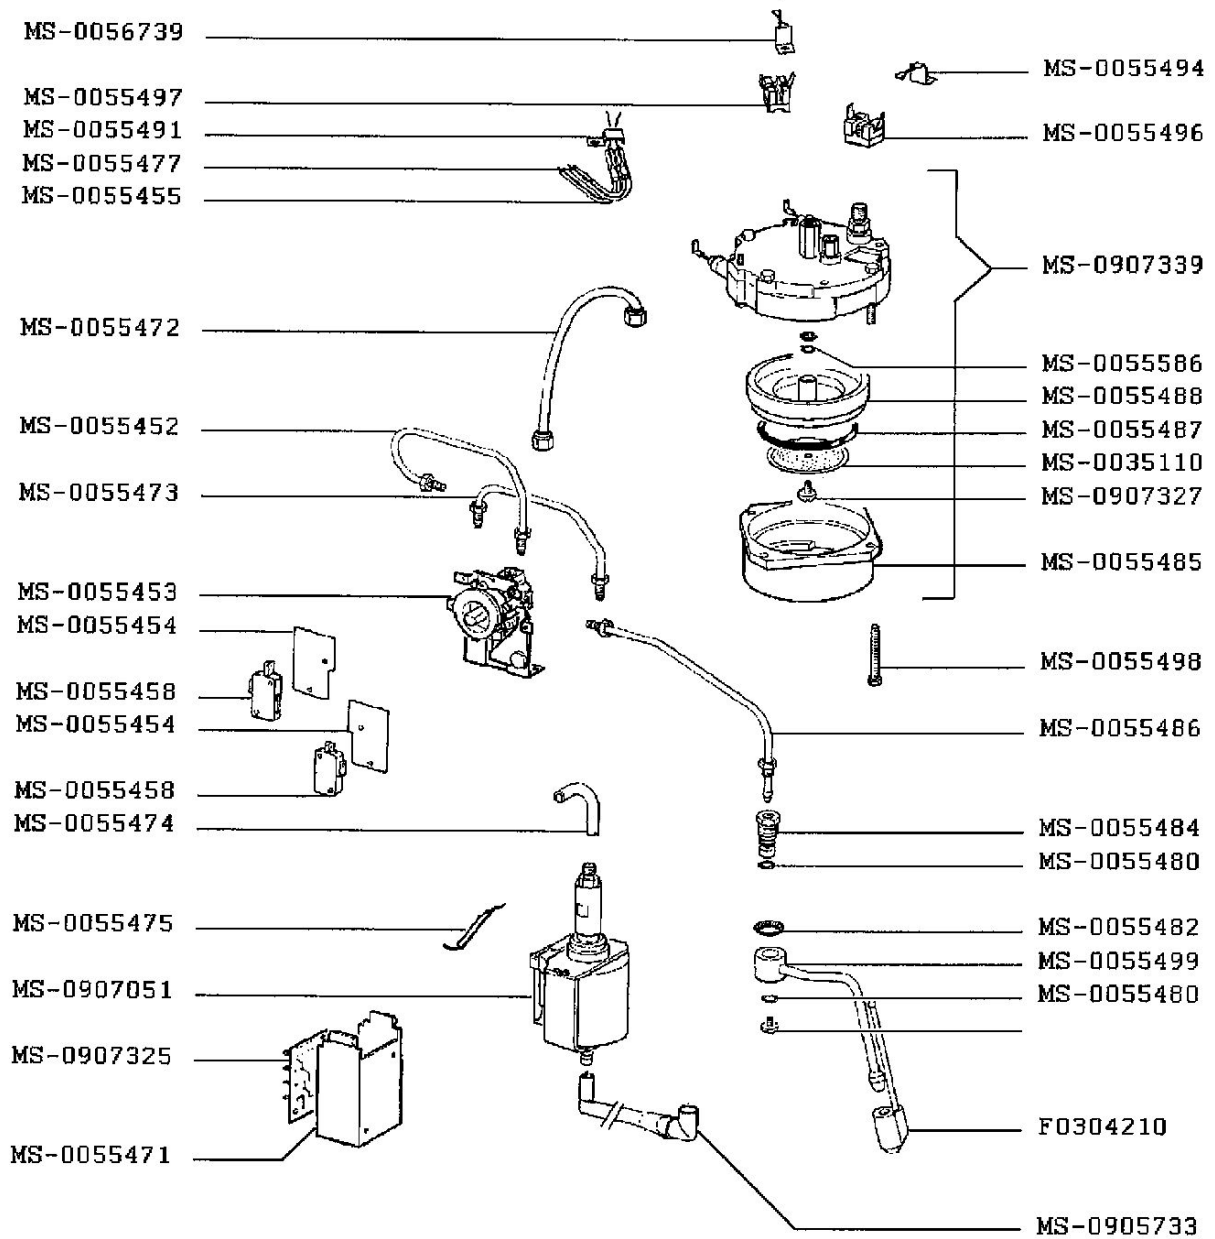

KRUPS

**EXPRESSO MAKER
 ESPRESSO UNO**

F9924351(0) / (120V-127V)

CREATION		PAGE	COUNTRY	FAMILY
EDIT	12/1/2003	1/2	US	II

KRUPS EXPRESSO MAKER ESPRESSO UNO

F9924351(0) (120V-127V)

CREATION		PAGE	COUNTRY	FAMILY
EDIT	12/1/2003	2/2	US	II