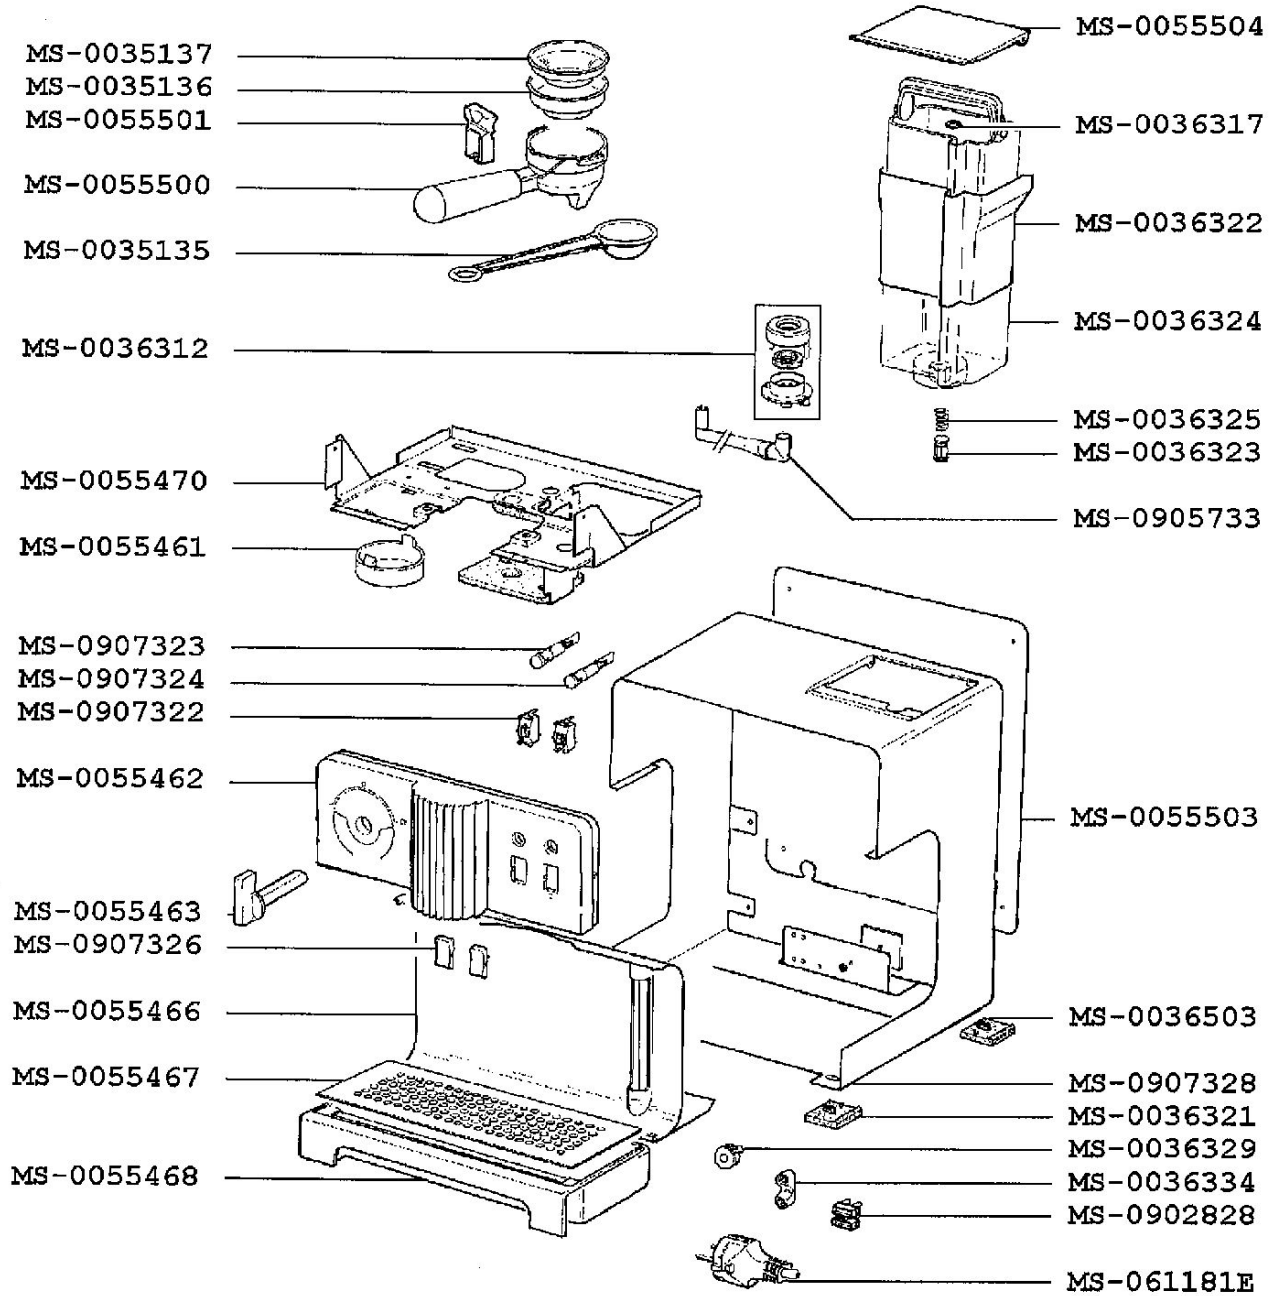

KRUPS

**EXPRESSO MAKER
 ESPRESSO UNO**

F9924351(0) / (120V-127V)

CREATION		PAGE	COUNTRY	FAMILY
EDIT	12/1/2003	1/2	US	II

KRUPS EXPRESSO MAKER ESPRESSO UNO

F9924351(0) (120V-127V)

CREATION		PAGE	COUNTRY	FAMILY
EDIT	12/1/2003	2/2	US	II